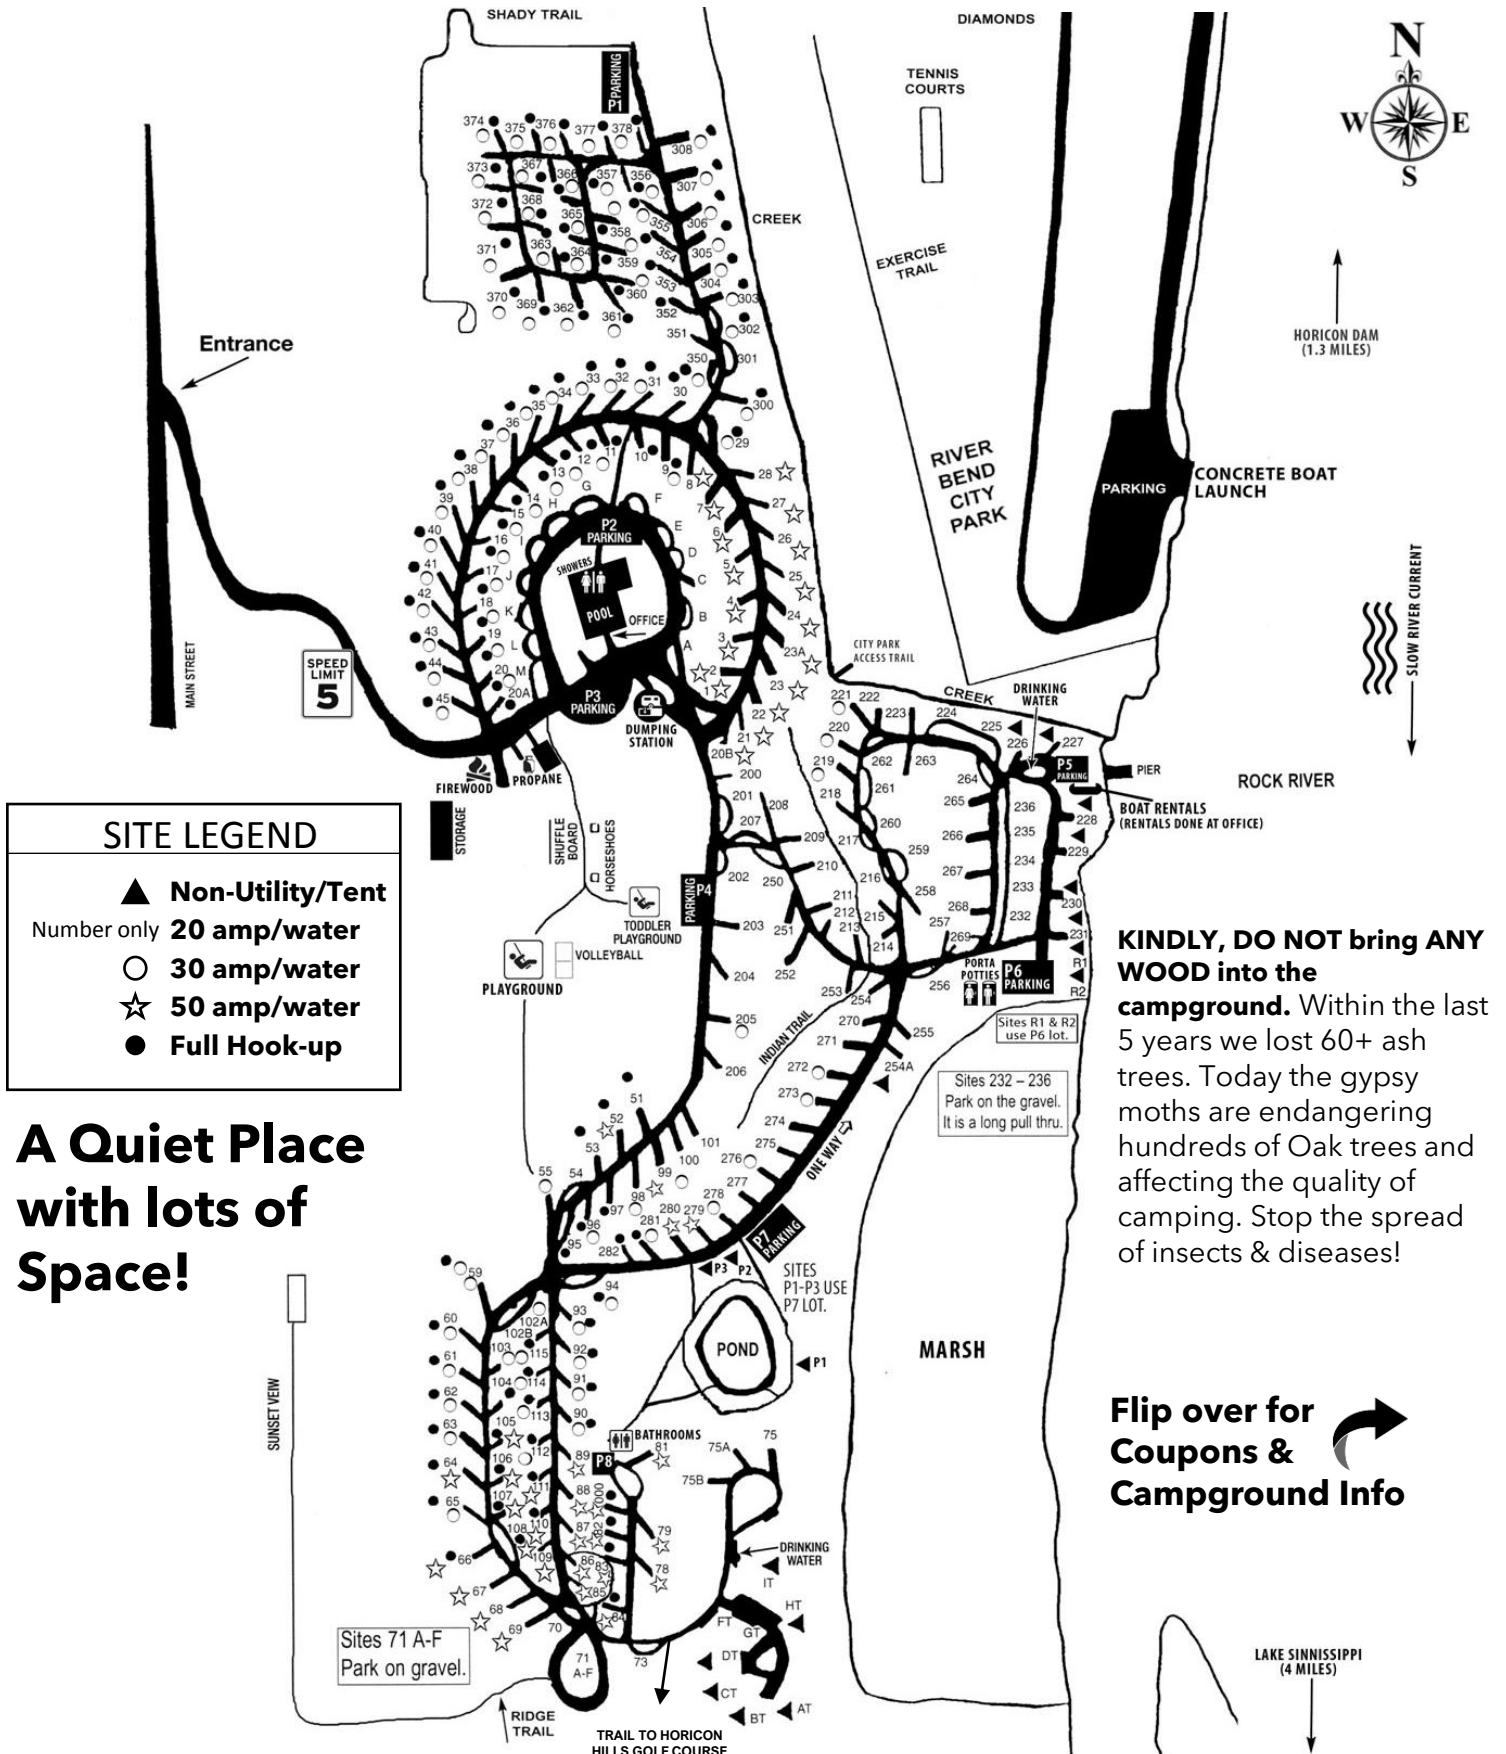

The Playful Goose

Family Campground on the Horicon Marsh

2001 Main St. Horicon, WI 53032 ~ 920-485-4744 ~ www.playfulgoose.com

SITE LEGEND

- ▲ Non-Utility/Tent
- Number only 20 amp/water
- 30 amp/water
- ☆ 50 amp/water
- Full Hook-up

**Flip over for
Coupons &
Campground Info**

- PARKING/DRIVING ON THE GRASS IS NOT ALLOWED AT ANY TIME -