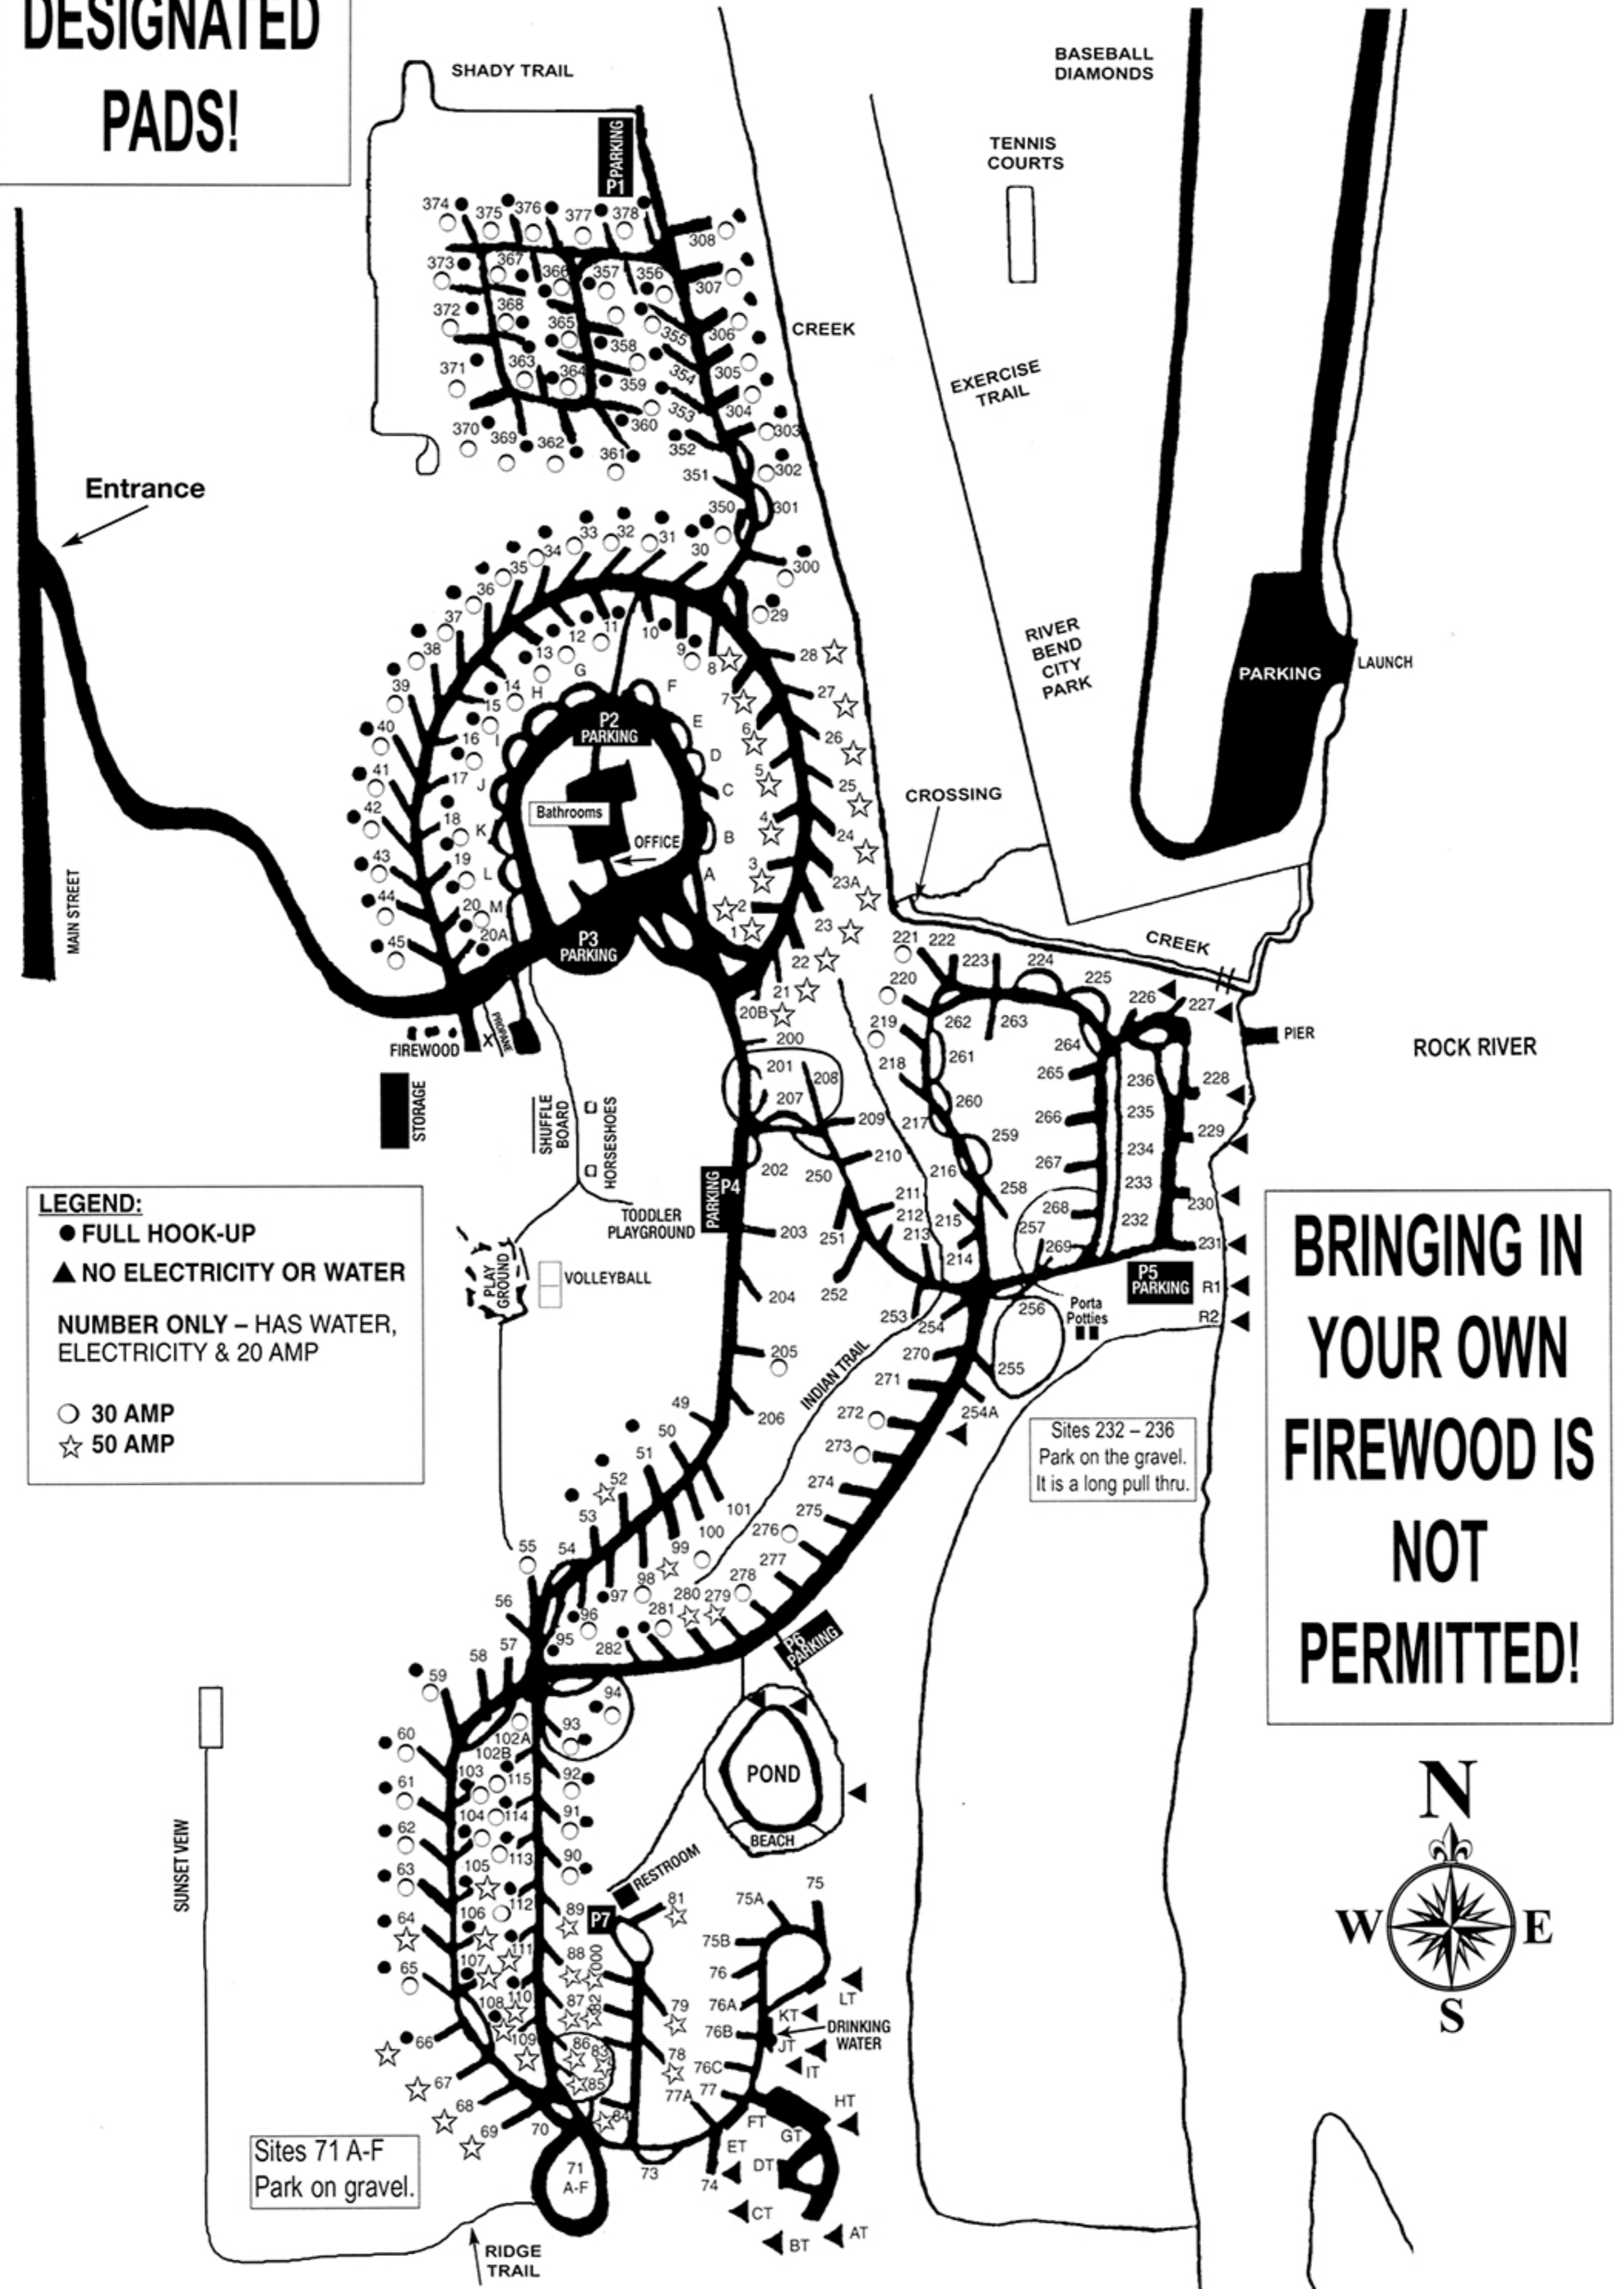

# The Playful Goose

A Family Campground

A quite place with lots of space!

2001 S. Main Street • Horicon, WI 53032

Office/Fax (920) 485-4744

www.playfulgoose.com

**PLEASE PARK  
VEHICLES ON  
DESIGNATED  
PADS!**

**LEGEND:**

- FULL HOOK-UP
- ▲ NO ELECTRICITY OR WATER
- NUMBER ONLY – HAS WATER, ELECTRICITY & 20 AMP
- 30 AMP
- ☆ 50 AMP

**BRINGING IN  
YOUR OWN  
FIREWOOD IS  
NOT  
PERMITTED!**

Sites 71 A-F  
Park on gravel.

Sites 232 – 236  
Park on the gravel.  
It is a long pull thru.